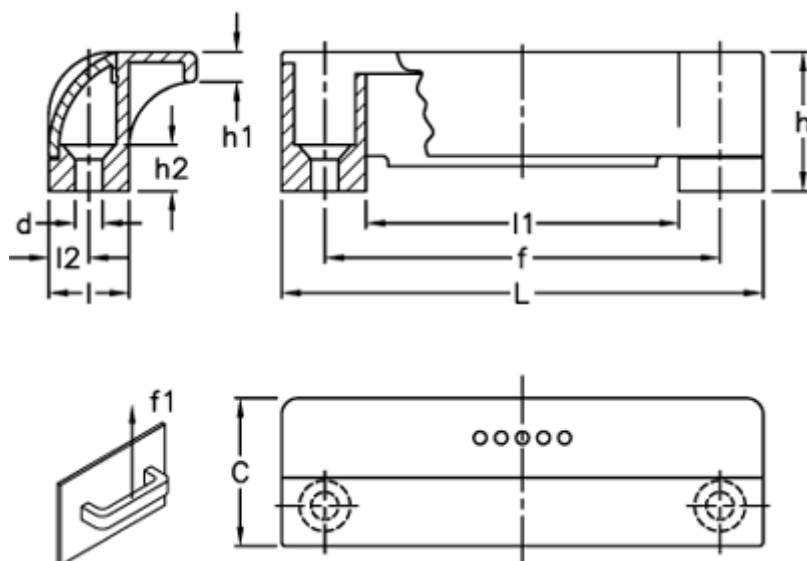

Article number: 23052651513
Description: E+G Guard safety handle
ESP.110-SH-C3

Measures

C	= 35	L	= 114
d	= 6.5	l1	= 74
f	= 93,5 +/-0,5	l2	= 9.5
F1 (N)	= 1050		
h	= 33		
h1	= 7		
h2	= 11		
l	= 19		